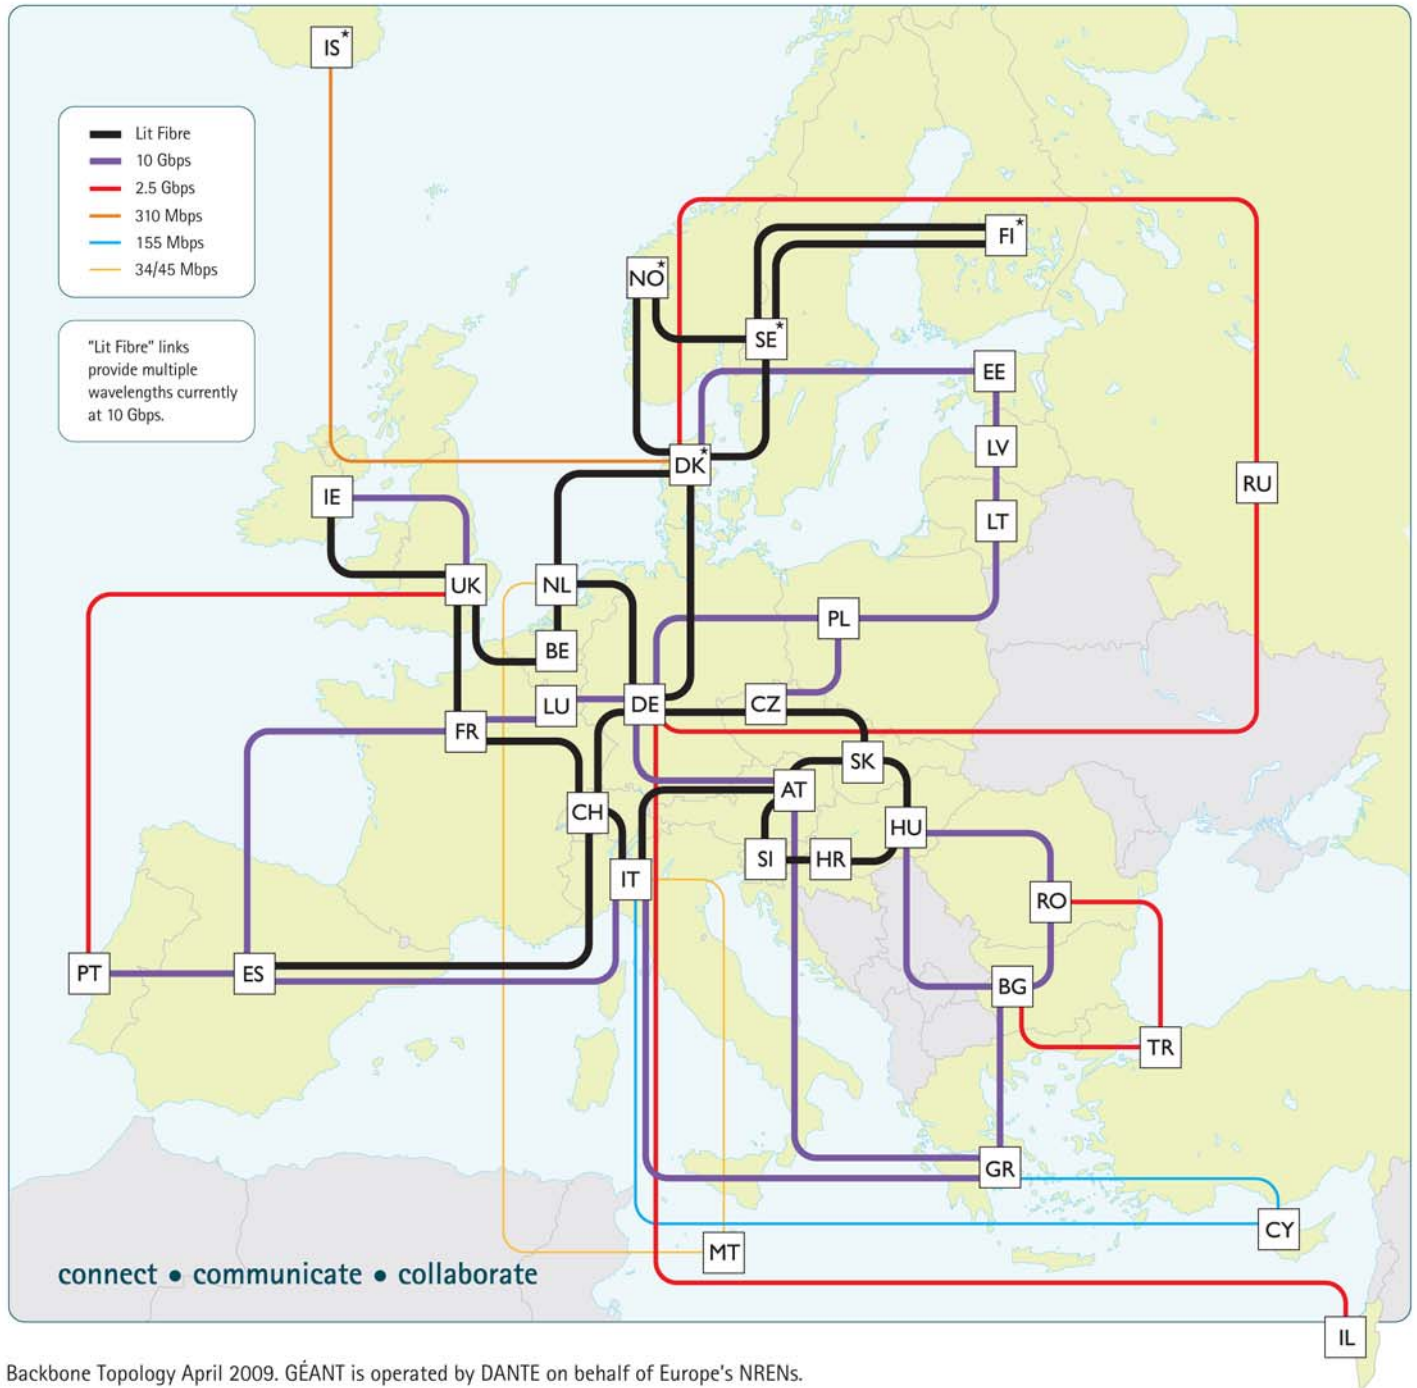

# GÉANT Lighting the pathway for European Research and Education

The first international hybrid research and education network. **Lighting dark fibre for greater network performance.**

Backbone Topology April 2009. GÉANT is operated by DANTE on behalf of Europe's NRENs.

AT Austria	CZ Czech Republic	ES Spain	HR Croatia	IS Iceland*	LV Latvia	PL Poland	SE Sweden*
BE Belgium	DE Germany	FI Finland*	HU Hungary	IT Italy	MT Malta	PT Portugal	SI Slovenia
BG Bulgaria	DK Denmark*	FR France	IE Ireland	LT Lithuania	NL Netherlands	RO Romania	SK Slovakia
CH Switzerland	EE Estonia	GR Greece	IL Israel	LU Luxembourg	NO Norway*	RU Russia	TR Turkey
CY Cyprus							UK United Kingdom

\*Connections between these countries are part of NORDUnet (the Nordic regional network)

GÉANT is co-funded by the European Commission within its 7th R&D Framework Programme.